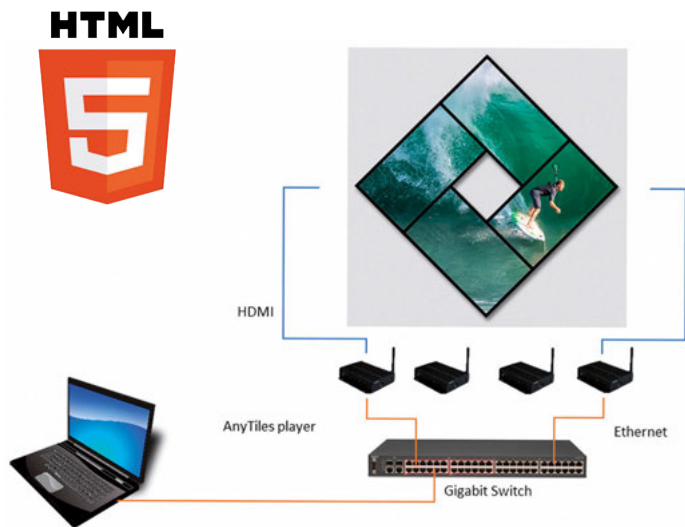

SMIL-Player AnyTiles

Freeform Video Wall software solution

Conventional video walls are limited by the number of screens that can be connected. The technology used by AnyTiles („Distributed Graphics Architecture“) virtually allows you to create artistically-shaped, infinite-resolution video walls

High-resolution 4K playback

Each tile in a freeform video wall play a dedicated video file up to 4K resolution. The total display resolution increases without bound as more screens are added to the wall. AnyTiles enable them to synchronize accurately to compose a grand view that delivers an impactful experience.

Infinitely scalable

To create a Video Wall with AnyTiles, one media player is required per screen (currently SMIL-Player Pro III 4K) and the AnyTiles software available with the licenses free of charge. Since one video-based media player is used per screen, video wall solutions can be realized without restrictions.

Simple and flexible arrangement

Freeform video wall systems are composed of multiple LCD screens tiled at angles to form irregular shapes. Due to their unexpected forms, they are often excellent at attracting viewers' attention.