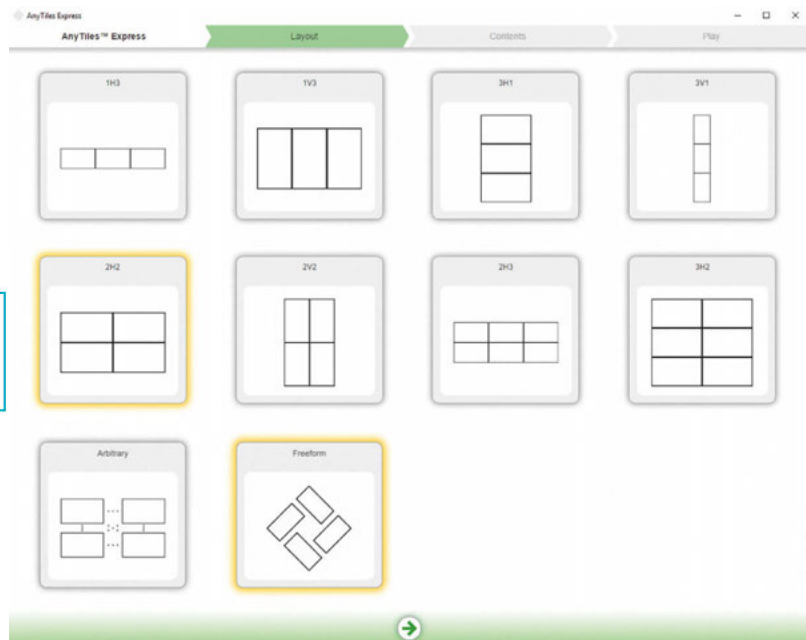

Technical Specification

Content

For maximum clarity and best synchronization, use a HEVC/H.265-encoded 4K video @ 60 fps. H.264 videos at 1080p resolution will work too.

Players

A professional video wall controller ensures reliability and serviceability to minimize your field effort. Use certified IAdea AnyTiles players to build your video walls.

Screens

For the best result, you should use professional public displays to avoid color discrepancy. Consult your screen provider for recommendations.

Accessories

You will need a gigabit switching router to connect the video wall players. For best performance, the video wall network should be separated from your corporate network.

Classic layout

Freeform layout

Distribution Europe:

itworx-pro GmbH
Am Stadtrand 50
D-22047 Hamburg/Germany
Tel.: +49 (0) 40 / 696 53 77-0
Fax: +49 (0) 40 / 696 537-719