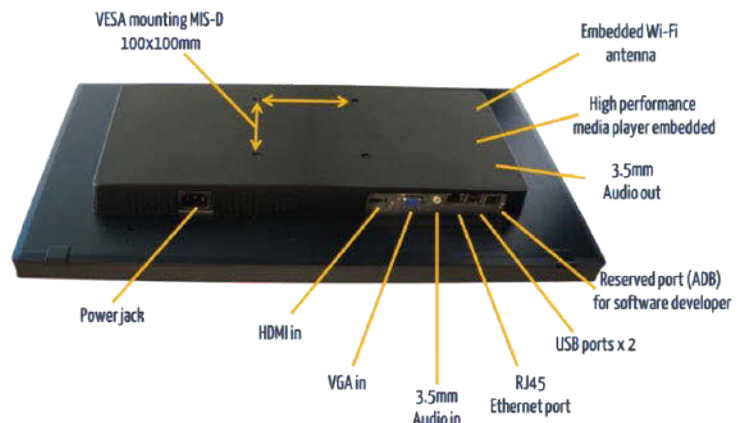

HTML5, JavaScript, and CSS. Android 4.4 API. W3C SMIL for cross-platform management. W3C Widgets for HTML delivery.

Display and Sound

23" IPS LCD panel
250 nits maximum brightness
1920 x 1080 panel resolution
Viewing angle (H/V): 178/178
Built-in stereo speakers 2 W x 2

HTML5 Support

Widgets for calendar, clock, news, weather, Twitter, and web page integration HTML5 technologies including CSS and Javascript. WebKit-based browser engine, same as Google Chrome™ and Apple Safari® browsers.

Content Management

SignApps Express Utility
3rd party solution (optional license)

Local Storage

8 GB eMMC built-in Micro SD card slot (card replaces internal storage)

Connectivity (when use as DS player)

Wi-Fi: 802.11 b/g/n
Micro USB for ADB
Gigabit Ethernet
USB 2.0 x 2
3,5 mm analog stereo audio out

Connectivity (when use as display)

HDMI-in
VGA-in
3,5 mm analog stereo audio in

Mounting Options

Built-in VESA MIS-D 100 x 100 mm mounting points

Expansion Options

16GB/32GB micro SD/SDHC memory card

Supplied Accessories

Power cable
Quick guides
Software CD

Optional Accessories

Adjustable stable stand

Built-in Power Supply

AC 100-240V, 50~60Hz

Environmental

Operating temperature: 0 to 40°C
Humidity: 10 to 85% @ 45°C, non-condensing

Dimensions

561 mm x 338 mm x 57 mm
(22.09" x 13.32" x 2.25")

Weight

4,5 kg (9.92 lbs)

Certifications

CE/FCC/RoHS/TELEC/VCCI/PSE

Warranty

1-year limited parts & labor

Distribution Europe:

itworx-pro GmbH
Am Stadtrand 50
D-22047 Hamburg/Germany
Tel.: +49 (0) 40 / 696 53 77-0
Fax: +49 (0) 40 / 696 537-719